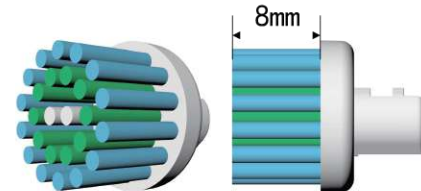

Professional soft bristles for comprehensive and gentle cleaning special for sensitive teeth/gums

sky blue: BL801-612
ransparent green: GN409-610
White: WT601-610