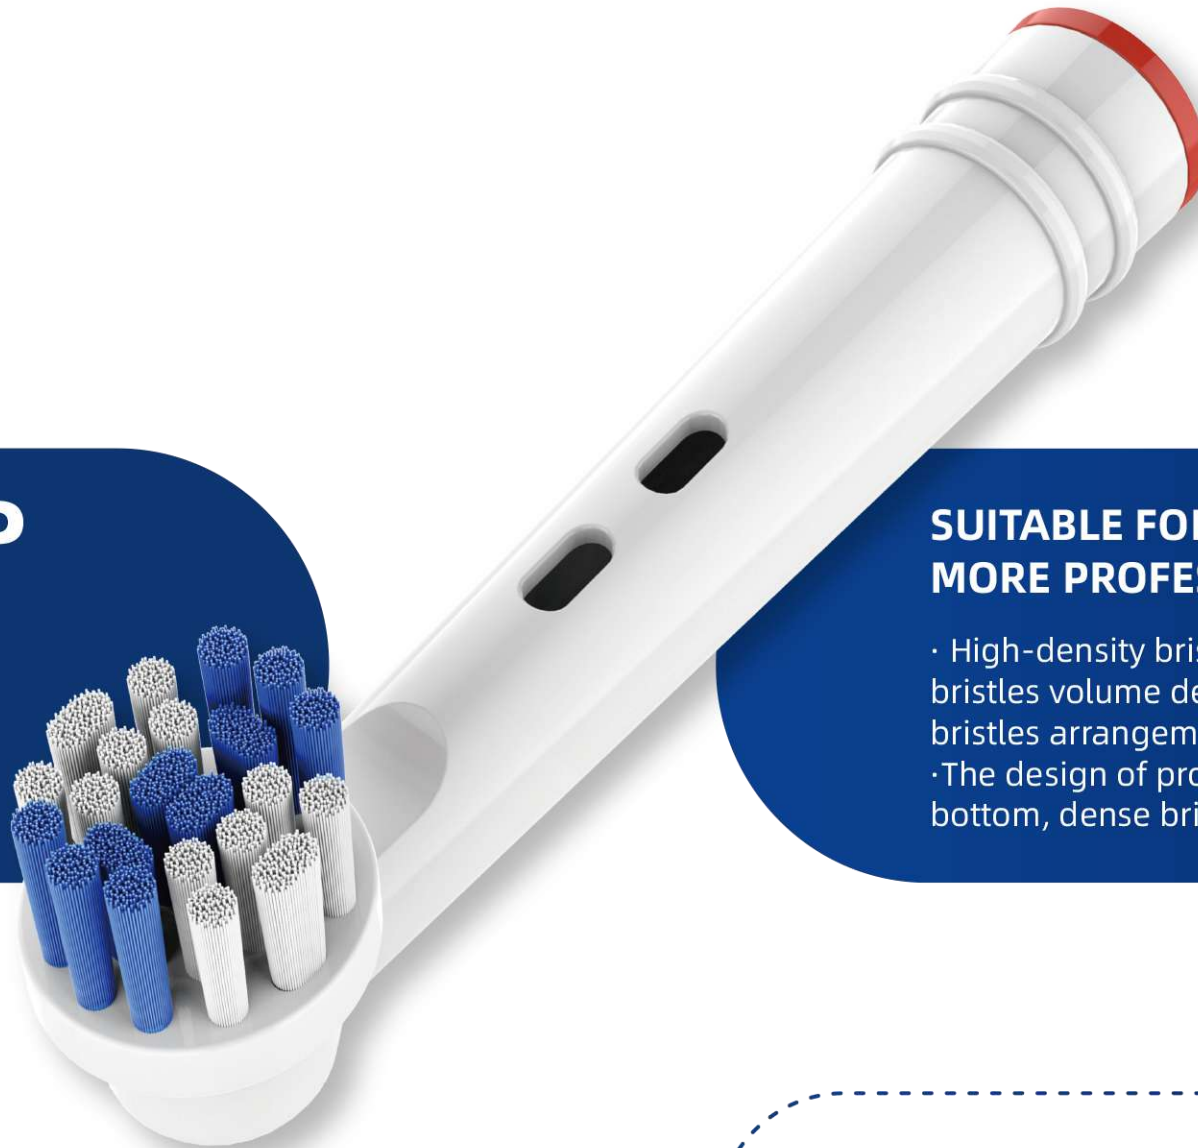

Clear Blue: BL317-610
Transparent green: GN409-610
White: WT601-610

PACKING FOR TOOTHBRUSH HEAD

PRODUCT

360° White

EB18-P

SUITABLE FOR PEOPLE WITH CIGARETTE STAINS AND TEA STAINS ON THEIR TEETH, NEW WHITENING AND POLISHING DESIGN.

Light green soft glue: TPE
Clear Blue: BL317-610
White: WT601-610

PACKING FOR TOOTHBRUSH HEAD

PRODUCT

ACCURATE
CLEAN

 **EB20-P**

**SUITABLE FOR PEOPLE WHO PURSUE
MORE PROFESSIONAL ORAL CARE**

- High-density bristles transplantation, increased bristles volume design, and scientifically designed bristles arrangement
- The design of protruding bristles at the top and bottom, dense bristles, precise and deep cleaning

Blue: 5169-611
White: WT601-610

PACKING FOR TOOTHBRUSH HEAD

PRODUCT

MAXIMIZE
CLEAN

EB25-P

DENTAL FLOSS CLEANING BRUSH HEAD

The unique silicone tooth cleaning shaft blade penetrates into the gaps between teeth with micro-rhythms to clean the gaps between teeth deeply

Transparent blue: BL317-610
Transparent green: GN409-610
White: WT601-610

PACKING FOR TOOTHBRUSH HEAD

PRODUCT

EXTRA-THIN CARE

EB60-P

SENSITIVE CLEANING BRUSH HEAD

High-quality double-pointed bristles, the ends of the bristles are as thin as 0.01mm, which can easily penetrate into the gingival sulcus, remove stubborn impurities, and protect the health of the gums