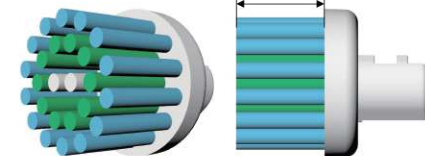

Professional soft bristles for comprehensive and gentle cleaning special for sensitive teeth/gums

sky blue: BL801-612
ransparent green: GN409-610
White: WT601-610