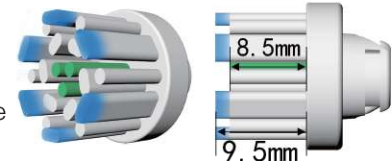

SENSITIVE CLEANING BRUSH HEAD

High-quality double-pointed bristles, the ends of the bristles are as thin as 0.01mm, which can easily penetrate into the gingival sulcus, remove stubborn impurities, and protect the health of the gums

Transparent green: GN409-610
White: WT601-610
Dyed double-pointed silk : white/blue