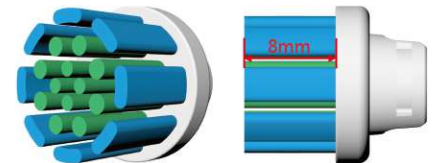

Light green soft glue: TPE
Transparent blue: BL317-610
White: WT601-610

PACKING FOR TOOTHBRUSH HEAD

PRODUCT

**ABSOLUTE
CLEAN**

 **EB28-P**

SENSITIVE CLEANING BRUSH HEAD

Flat-bristled design, using DuPont soft bristles, designed for sensitive teeth/gums

Transparent blue: BL317-610
green: GN750-612

PACKING FOR TOOTHBRUSH HEAD

PRODUCT

TWIST ACTION

EB50-P

**16° CROSS-PLANTED BRUSH HEAD
CLEAN POWER EXISTS IN EVERY CORNER**

The unique 16° cross-grafting process, the rotating bristles and the extreme rotational power of the toothbrush, the cleaning power is present in every small corner, making it easier to remove tooth stains

Transparent blue: BL317-610
Transparent green: GN409-610
White: WT601-610

PACKING FOR TOOTHBRUSH HEAD

PRODUCT

EXTRA-THIN CARE

EB60-P

SENSITIVE CLEANING BRUSH HEAD

High-quality double-pointed bristles, the ends of the bristles are as thin as 0.01mm, which can easily penetrate into the gingival sulcus, remove stubborn impurities, and protect the health of the gums