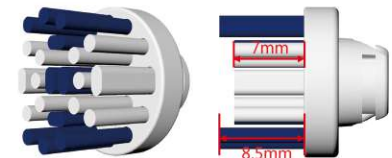

Light green soft glue: TPE
Clear Blue: BL317-610
White: WT601-610

PACKING FOR TOOTHBRUSH HEAD

PRODUCT

ACCURATE
CLEAN

 **EB20-P**

**SUITABLE FOR PEOPLE WHO PURSUE
MORE PROFESSIONAL ORAL CARE**

- High-density bristles transplantation, increased bristles volume design, and scientifically designed bristles arrangement
- The design of protruding bristles at the top and bottom, dense bristles, precise and deep cleaning

Blue: 5169-611
White: WT601-610

PACKING FOR TOOTHBRUSH HEAD

PRODUCT

MAXIMIZE
CLEAN

EB25-P

DENTAL FLOSS CLEANING BRUSH HEAD

The unique silicone tooth cleaning shaft blade penetrates into the gaps between teeth with micro-rhythms to clean the gaps between teeth deeply

Transparent blue: BL317-610
Transparent green: GN409-610
White: WT601-610

PACKING FOR TOOTHBRUSH HEAD

PRODUCT

EXTRA-THIN CARE

EB60-P

SENSITIVE CLEANING BRUSH HEAD

High-quality double-pointed bristles, the ends of the bristles are as thin as 0.01mm, which can easily penetrate into the gingival sulcus, remove stubborn impurities, and protect the health of the gums