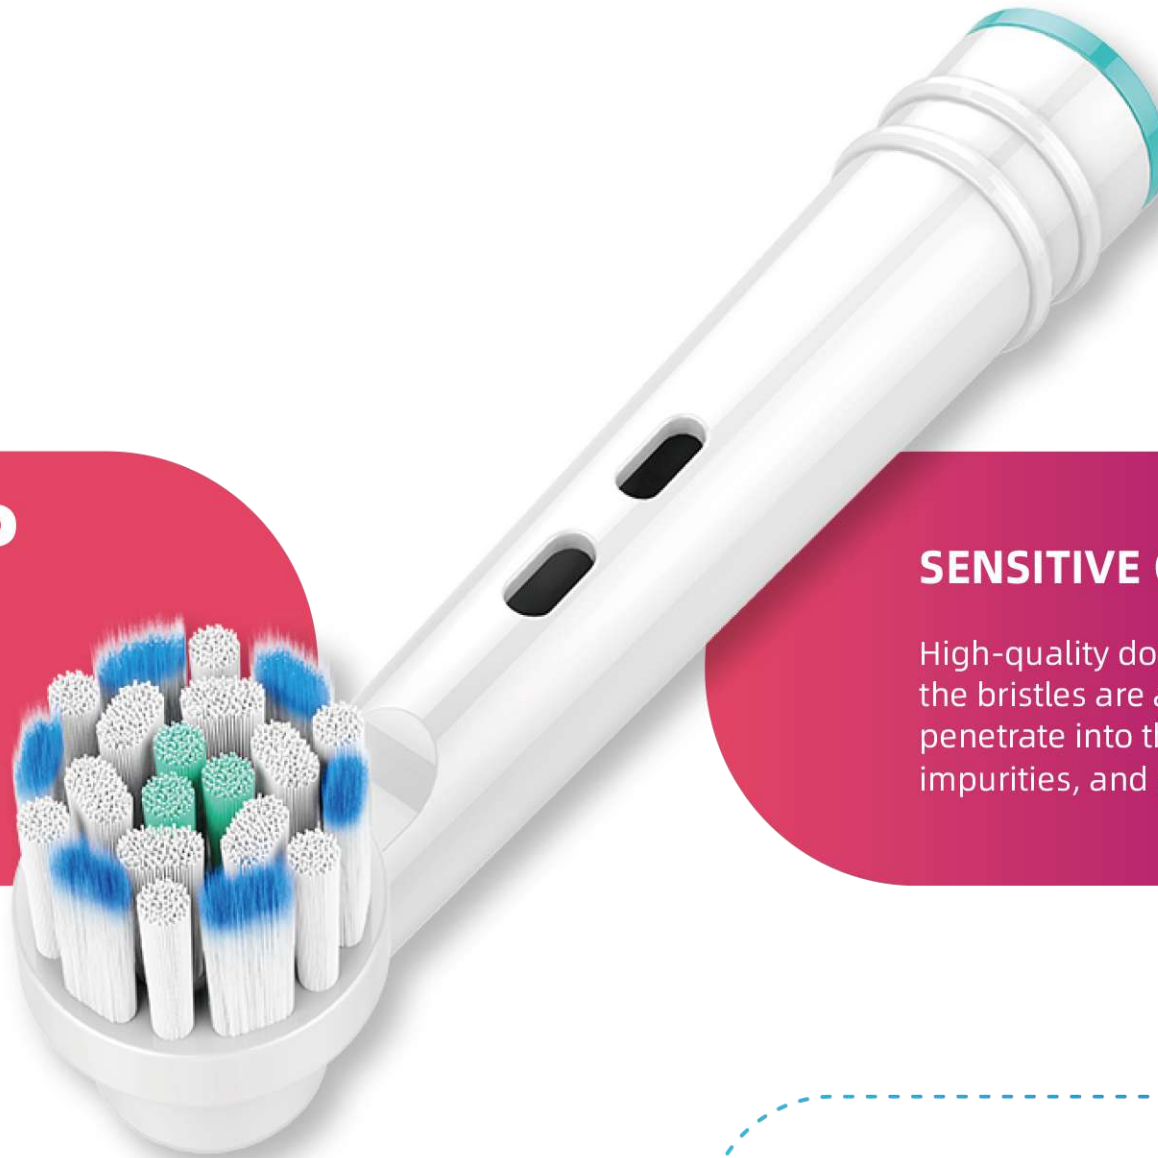

OR-P

SERIES ELECTRIC TOOTHBRUSH HEAD PRODUCT DESCRIPTION

Oral experts recommend: Replace brush heads every 3 months

STANDARD
CLEAN

EB17-P

WRAPPED ROUND HEAD WITH HIGH
DENSITY BRISTLES TRANSPLANTATION

Scientific layout of high and low bristles
to effectively cope with daily cleaning

Transparent blue: BL317-610
Transparent green: GN409-610
White: WT601-610

PACKING FOR TOOTHBRUSH HEAD

PRODUCT

EXTRA-THIN CARE

EB60-P

SENSITIVE CLEANING BRUSH HEAD

High-quality double-pointed bristles, the ends of the bristles are as thin as 0.01mm, which can easily penetrate into the gingival sulcus, remove stubborn impurities, and protect the health of the gums

Transparent green: GN409-610
White: WT601-610
Dyed double-pointed silk : white/blue

PACKING FOR TOOTHBRUSH HEAD

PRODUCT

STANDARD
CLEAN

SB17-A

WRAPPED ROUND HEAD WITH HIGH
DENSITY HAIR TRANSPLANTATION

Wrapped round head design, effective
for daily cleaning