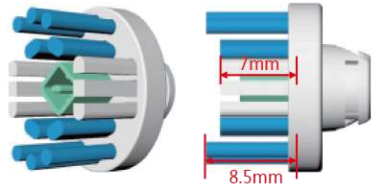

OR-P

SERIES ELECTRIC TOOTHBRUSH HEAD PRODUCT DESCRIPTION

Oral experts recommend: Replace brush heads every 3 months

STANDARD
CLEAN

EB17-P

WRAPPED ROUND HEAD WITH HIGH
DENSITY BRISTLES TRANSPLANTATION

Scientific layout of high and low bristles
to effectively cope with daily cleaning

Clear Blue: BL317-610
Transparent green: GN409-610
White: WT601-610

PACKING FOR TOOTHBRUSH HEAD

PRODUCT

360° White

EB18-P

SUITABLE FOR PEOPLE WITH CIGARETTE STAINS AND TEA STAINS ON THEIR TEETH, NEW WHITENING AND POLISHING DESIGN.

Light green soft glue: TPE
Clear Blue: BL317-610
White: WT601-610

PACKING FOR TOOTHBRUSH HEAD

PRODUCT

ACCURATE
CLEAN

 **EB20-P**

**SUITABLE FOR PEOPLE WHO PURSUE
MORE PROFESSIONAL ORAL CARE**

- High-density bristles transplantation, increased bristles volume design, and scientifically designed bristles arrangement
- The design of protruding bristles at the top and bottom, dense bristles, precise and deep cleaning

Blue: 5169-611
White: WT601-610

PACKING FOR TOOTHBRUSH HEAD

PRODUCT

MAXIMIZE
CLEAN

EB25-P

DENTAL FLOSS CLEANING BRUSH HEAD

The unique silicone tooth cleaning shaft blade penetrates into the gaps between teeth with micro-rhythms to clean the gaps between teeth deeply