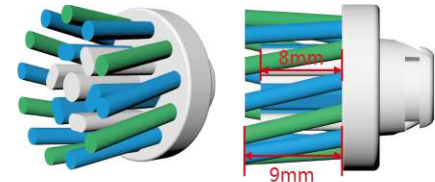

Transparent blue: BL317-610
green: GN750-612

PACKING FOR TOOTHBRUSH HEAD

PRODUCT

TWIST ACTION

EB50-P

**16° CROSS-PLANTED BRUSH HEAD
CLEAN POWER EXISTS IN EVERY CORNER**

The unique 16° cross-grafting process, the rotating bristles and the extreme rotational power of the toothbrush, the cleaning power is present in every small corner, making it easier to remove tooth stains

Transparent blue: BL317-610
Transparent green: GN409-610
White: WT601-610

PACKING FOR TOOTHBRUSH HEAD

PRODUCT

EXTRA-THIN CARE

EB60-P

SENSITIVE CLEANING BRUSH HEAD

High-quality double-pointed bristles, the ends of the bristles are as thin as 0.01mm, which can easily penetrate into the gingival sulcus, remove stubborn impurities, and protect the health of the gums