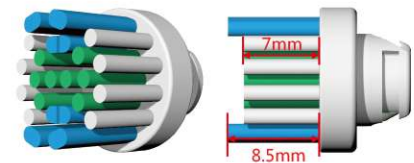

OR-P

SERIES ELECTRIC TOOTHBRUSH HEAD PRODUCT DESCRIPTION

Oral experts recommend: Replace brush heads every 3 months

STANDARD
CLEAN

EB17-P

WRAPPED ROUND HEAD WITH HIGH
DENSITY BRISTLES TRANSPLANTATION

Scientific layout of high and low bristles
to effectively cope with daily cleaning

Clear Blue: BL317-610
Transparent green: GN409-610
White: WT601-610

PACKING FOR TOOTHBRUSH HEAD

PRODUCT

360° White

EB18-P

SUITABLE FOR PEOPLE WITH CIGARETTE STAINS AND TEA STAINS ON THEIR TEETH, NEW WHITENING AND POLISHING DESIGN.

Light green soft glue: TPE
Clear Blue: BL317-610
White: WT601-610

PACKING FOR TOOTHBRUSH HEAD

PRODUCT

ACCURATE
CLEAN

 **EB20-P**

**SUITABLE FOR PEOPLE WHO PURSUE
MORE PROFESSIONAL ORAL CARE**

- High-density bristles transplantation, increased bristles volume design, and scientifically designed bristles arrangement
- The design of protruding bristles at the top and bottom, dense bristles, precise and deep cleaning

Transparent blue: BL317-610
Transparent green: GN409-610
White: WT601-610

PACKING FOR TOOTHBRUSH HEAD

PRODUCT

EXTRA-THIN CARE

EB60-P

SENSITIVE CLEANING BRUSH HEAD

High-quality double-pointed bristles, the ends of the bristles are as thin as 0.01mm, which can easily penetrate into the gingival sulcus, remove stubborn impurities, and protect the health of the gums