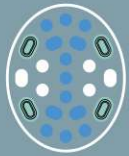

Light green soft glue: TPE
Clear Blue: BL317-610
White: WT601-610

PACKING FOR TOOTHBRUSH HEAD

PRODUCT

ACCURATE
CLEAN

 **EB20-P**

**SUITABLE FOR PEOPLE WHO PURSUE
MORE PROFESSIONAL ORAL CARE**

- High-density bristles transplantation, increased bristles volume design, and scientifically designed bristles arrangement
- The design of protruding bristles at the top and bottom, dense bristles, precise and deep cleaning

Blue: 5169-611
White: WT601-610

PACKING FOR TOOTHBRUSH HEAD

PRODUCT

MAXIMIZE
CLEAN

EB25-P

DENTAL FLOSS CLEANING BRUSH HEAD

The unique silicone tooth cleaning shaft blade penetrates into the gaps between teeth with micro-rhythms to clean the gaps between teeth deeply

Light green soft glue: TPE
Transparent blue: BL317-610
White: WT601-610

PACKING FOR TOOTHBRUSH HEAD

PRODUCT

**ABSOLUTE
CLEAN**

 **EB28-P**

SENSITIVE CLEANING BRUSH HEAD

Flat-bristled design, using DuPont soft bristles, designed for sensitive teeth/gums

Transparent blue: BL317-610
green: GN750-612

PACKING FOR TOOTHBRUSH HEAD

PRODUCT

TWIST ACTION

EB50-P

**16° CROSS-PLANTED BRUSH HEAD
CLEAN POWER EXISTS IN EVERY CORNER**

The unique 16° cross-grafting process, the rotating bristles and the extreme rotational power of the toothbrush, the cleaning power is present in every small corner, making it easier to remove tooth stains