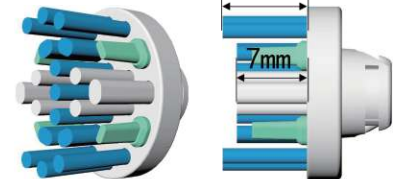

DENTAL FLOSS CLEANING BRUSH HEAD

The unique silicone tooth cleaning shaft blade penetrates into the gaps between teeth with micro-rhythms to clean the gaps between teeth deeply

Light green soft glue: TPE
Transparent blue: BL317-610
White: WT601-610