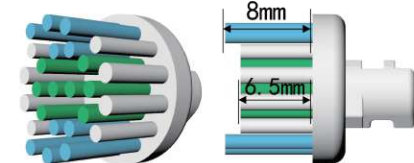

WRAPPED ROUND HEAD WITH HIGH
DENSITY HAIR TRANSPLANTATION

Wrapped round head design, effective
for daily cleaning

Transparent green: GN409-610
Clear Blue: BL317-610
White: WT601-610