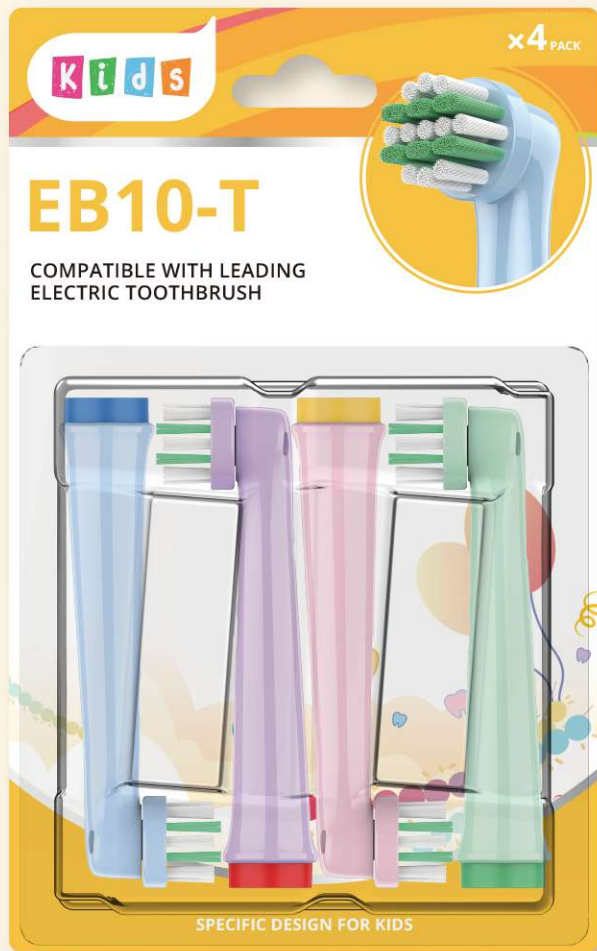

PAPERBOARD PACKAGING EFFECT