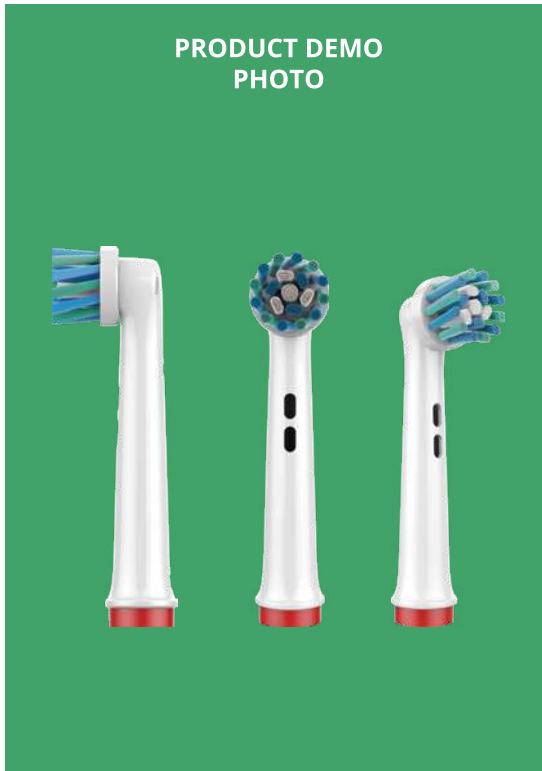

**PRODUCT DEMO
PHOTO**