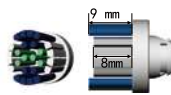

R14 G54 B121  
C100 M01 Y33 R0  
R03079

MAXIMIZE  
CLEAN

EB22-X

MAXIMIZE CLEAN BRUSH HEAD  
DEEP TO THE HARD REACH AREA

Top curved independant bristles deep reach  
the end of teeth  
Clean the dead coners of teeth in physical